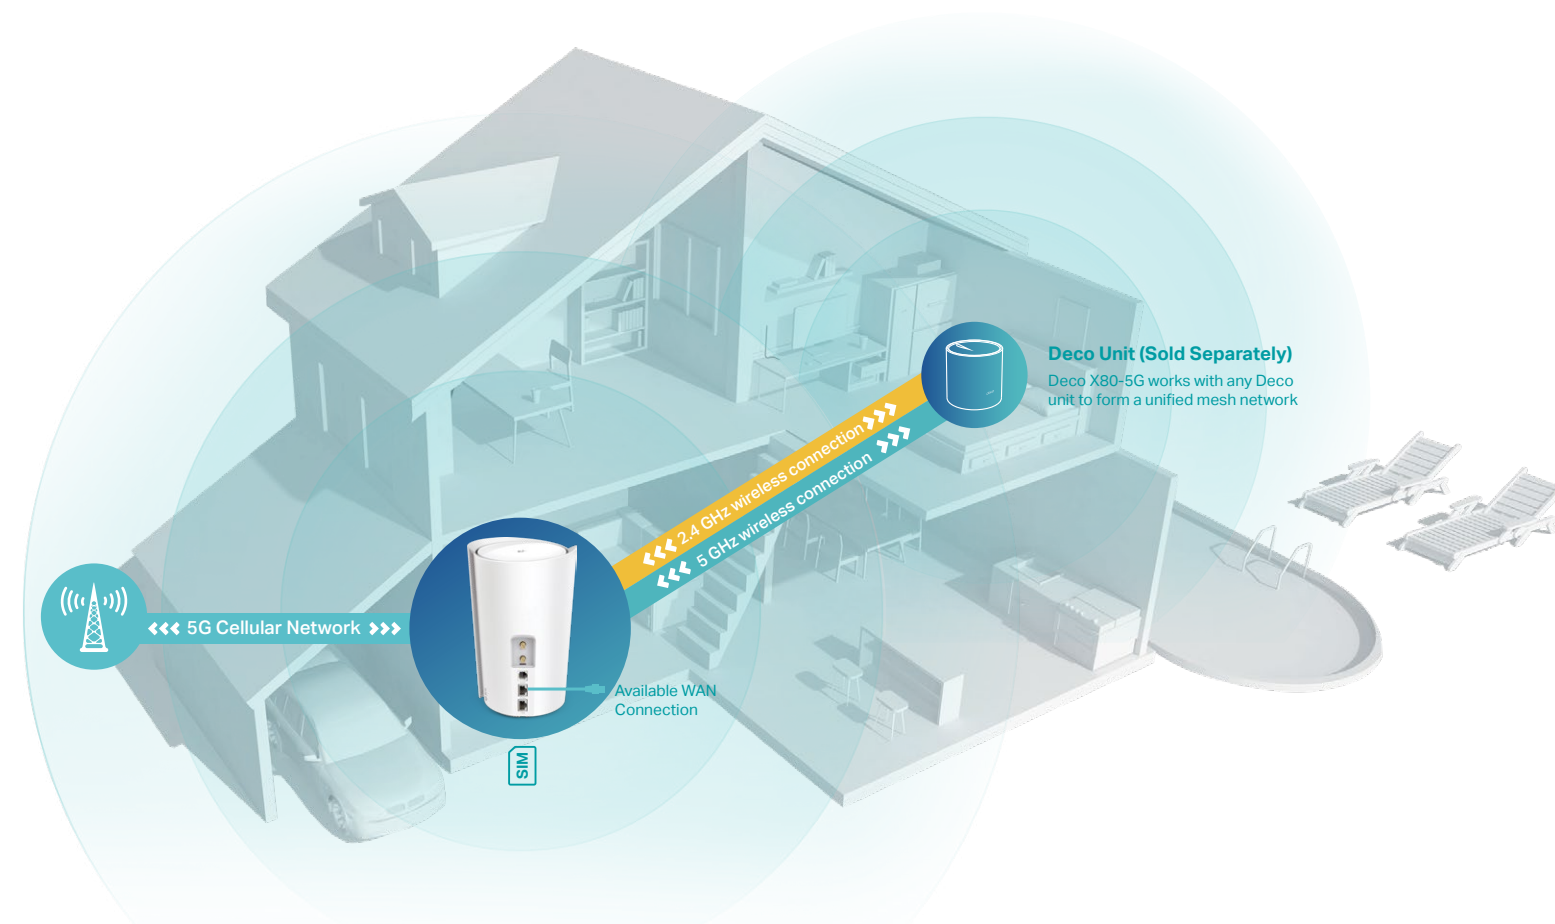

Compatible with
amazon alexa

 **HomeShield**

Highlights

Superior Mesh Wi-Fi, Everywhere

Deco X80-5G = TP-Link Mesh Technology + Wi-Fi 6 + 5G/4G/3G Router

5G

5G: All Speed, No Losses

Brings ultra-fast connections into your home and unlocks the real AX6000 Wi-Fi 6 speeds. Take advantage of the incredible fast upload speeds—upload videos and live stream your life!

Deco units work together to form a unified network with a single network name. Walk through your home and stay connected with the fastest possible speeds.[‡]

HomeShield Security

Manage online time and block inappropriate contents to keep families healthy online with Parental Controls. Quality of Service (QoS) and Network Protection further keep your home network smooth and safe.[§]